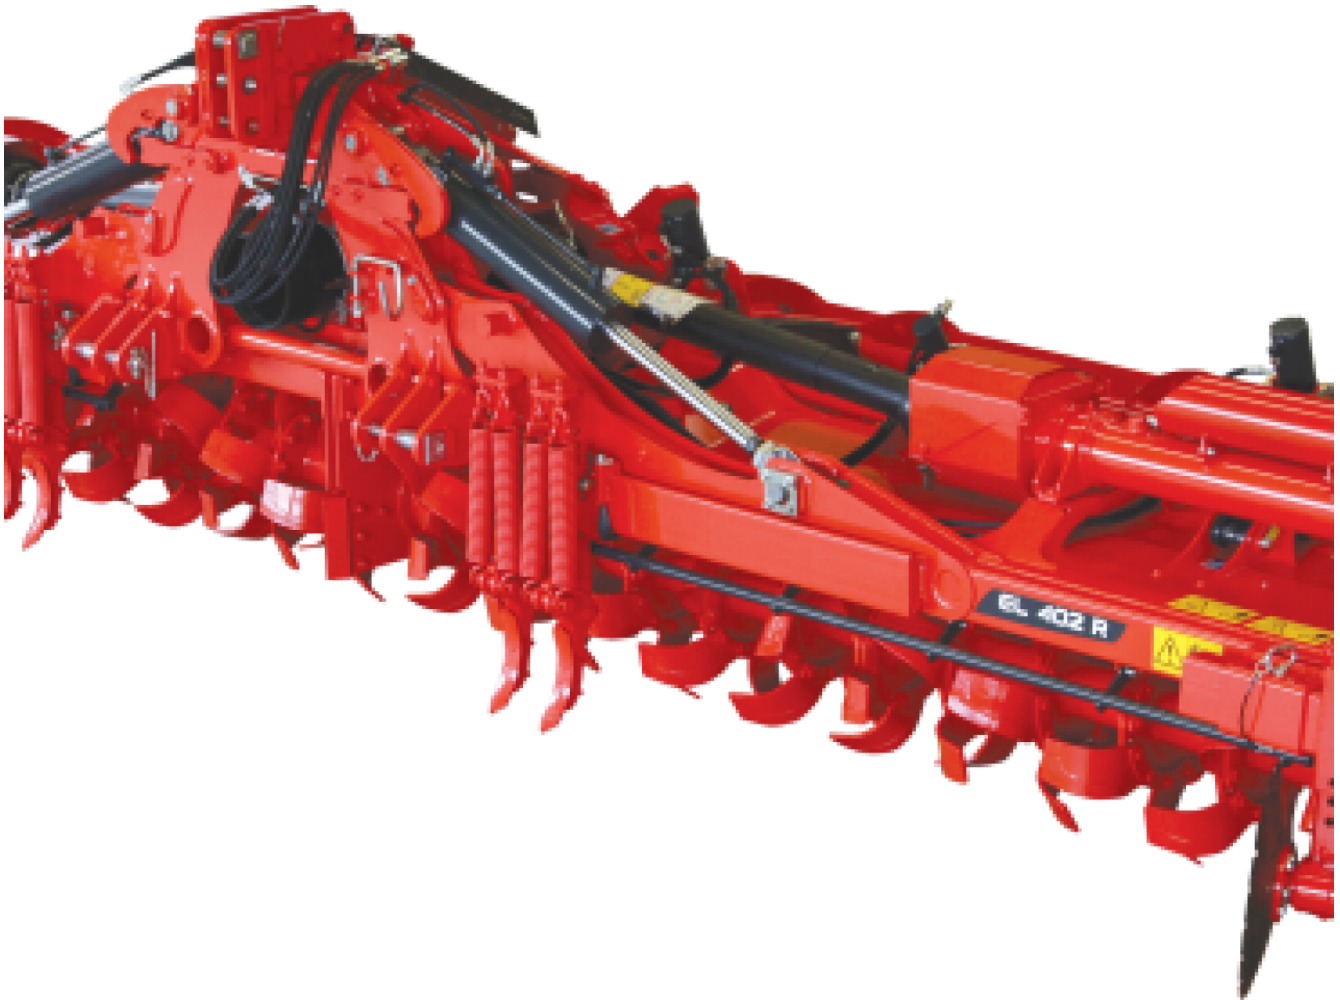

## Kuhn EL 122-402 R

### Description

Discover the wide range of the KUHN power tillers from a working width of 2.50 m to 6.18 m. Power tillers excel in creating a fine seedbed in even the most difficult conditions.

[See this product on our website](#)

### Specification

Stock no:	129115
Location:	New from Manufacturer
Manufacturer:	Kuhn
Model:	EL 122-402 R

**More images**